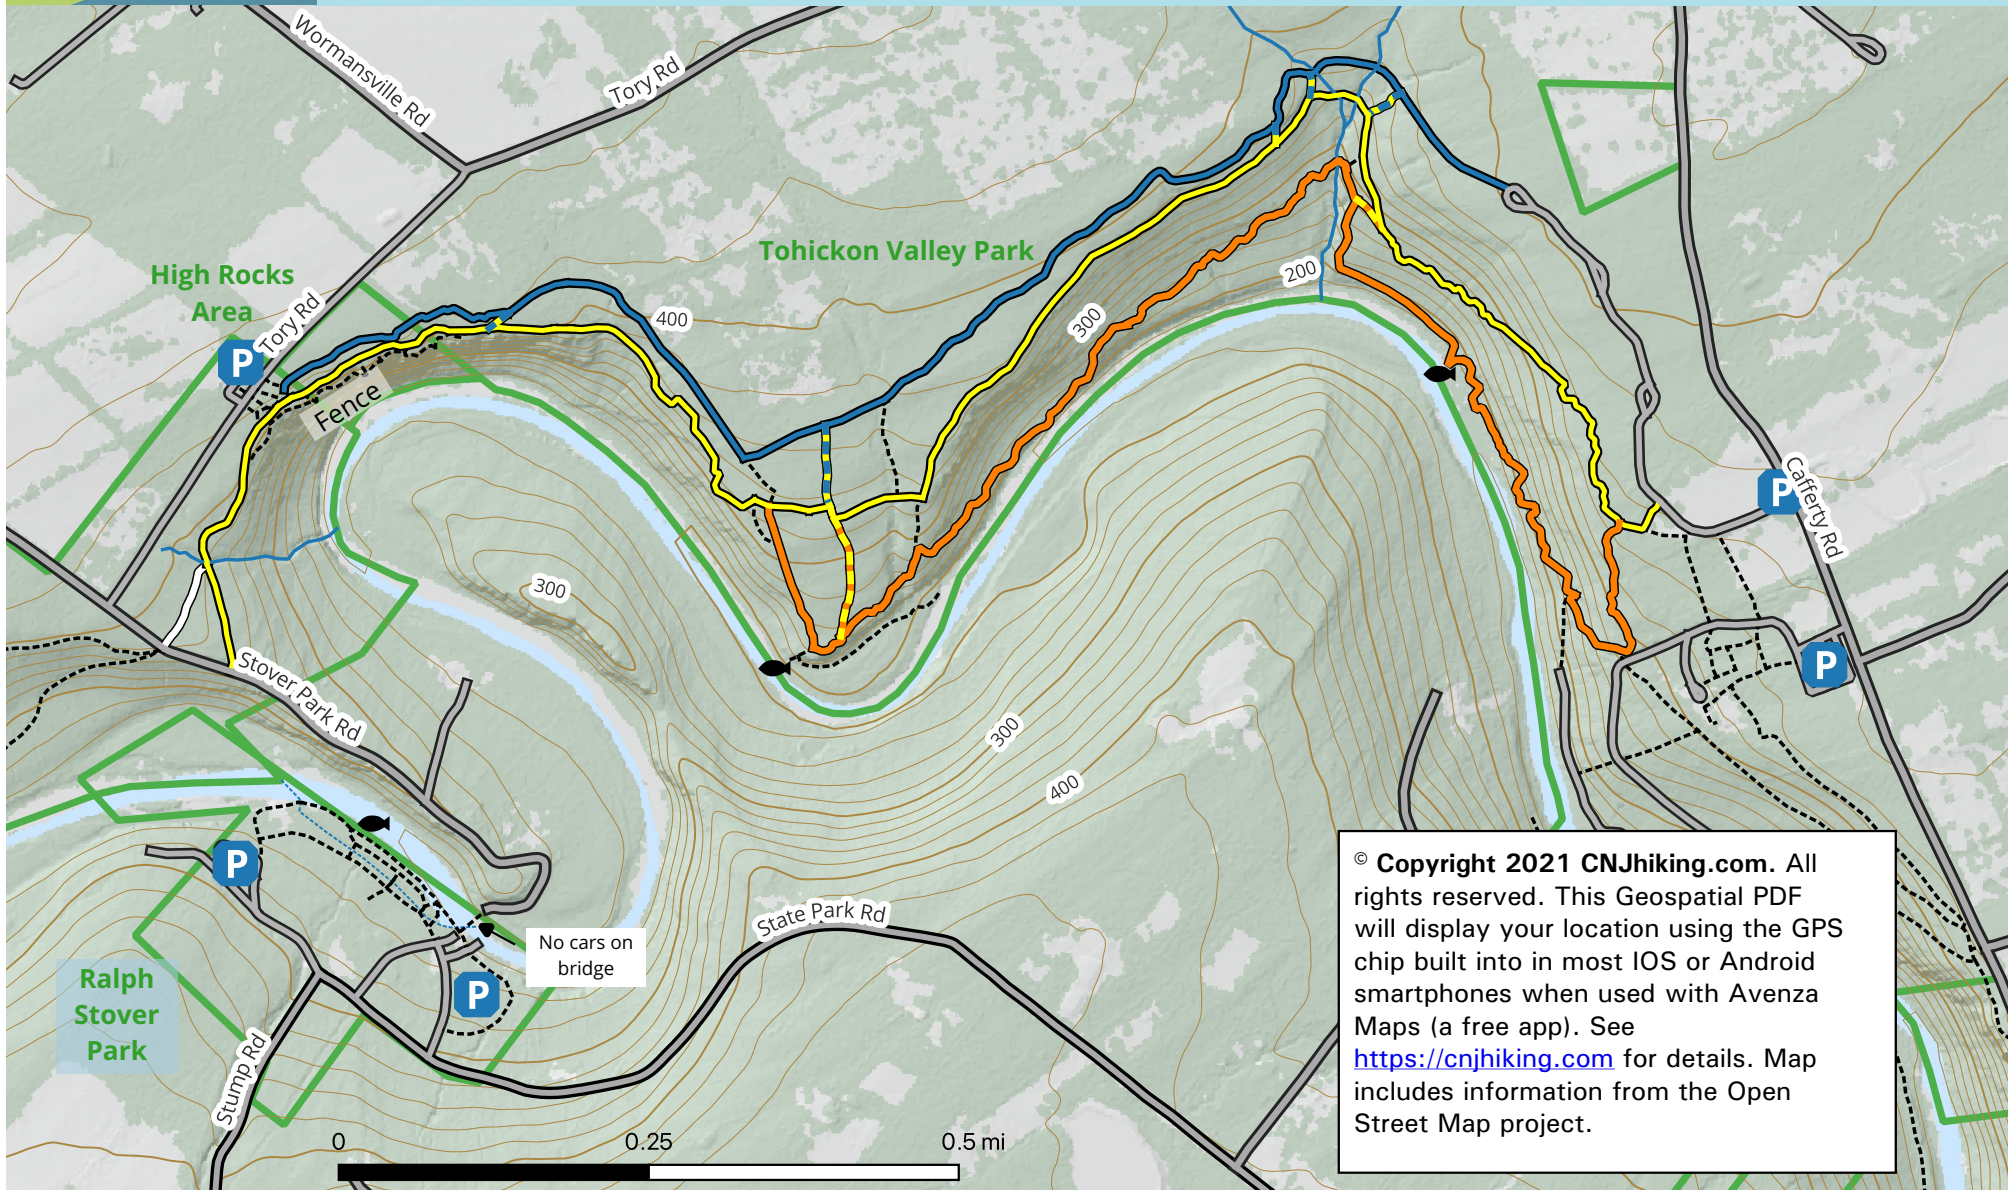

Tohickon Valley and Ralph Stover Parks

Tohickon Valley Park 127 Cafferty Road, Point Pleasant, PA 18950. A Bucks County Park.

Ralph Stover State Park 150 Tory Road, Pipersville, PA 18947.

Managed as part of Delaware State Park (610) 982-5560 email:DelawareCanalSP@pa.gov

© Copyright 2021 CNJhiking.com. All rights reserved. This Geospatial PDF will display your location using the GPS chip built into in most IOS or Android smartphones when used with Avenza Maps (a free app). See <https://cnjhiking.com> for details. Map includes information from the Open Street Map project.