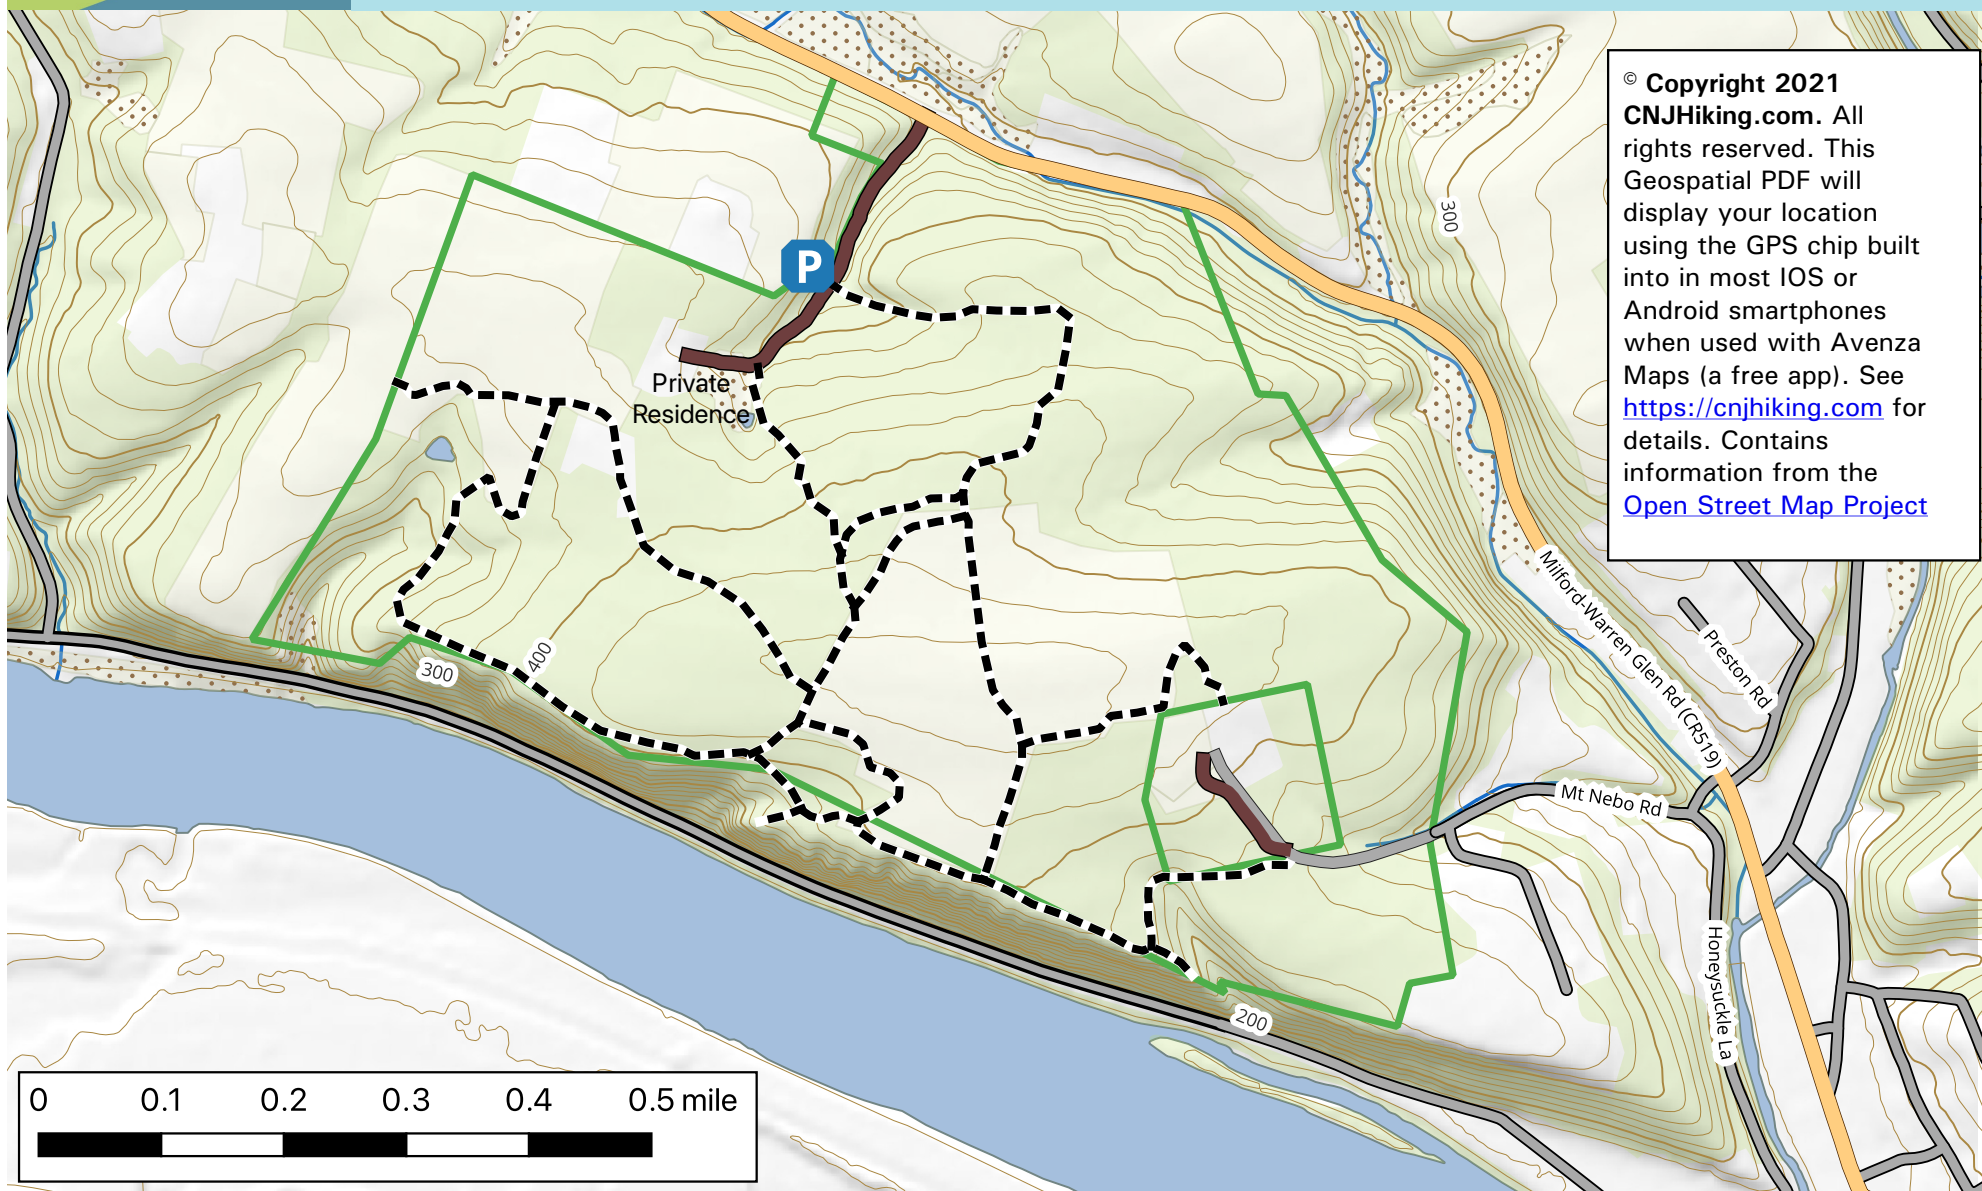

Milford Bluffs - Thomas F. Breden Preserve

NJ Natural Lands Trust

Milford Warren Glen Rd, Milford, NJ 08848

[Preserve Website](#) Phone: (609) 984-1339

© Copyright 2021
CNJHiking.com. All
rights reserved. This
Geospatial PDF will
display your location
using the GPS chip built
into in most IOS or
Android smartphones
when used with Avenza
Maps (a free app). See
<https://cnjhiking.com> for
details. Contains
information from the
[Open Street Map Project](#)